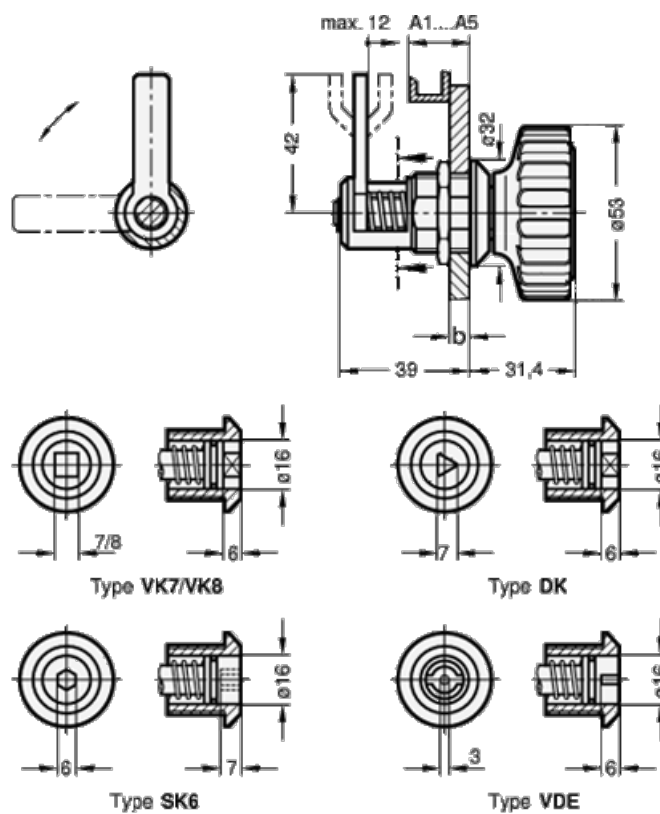

# Data Sheet

Article number: 201161DKA1

Description: E+G Door lock GN 116.1-DK-A1  
DK with triangular spindle (DK7)

## Measures

b max = 6  
Door + frame thickness = 4-16